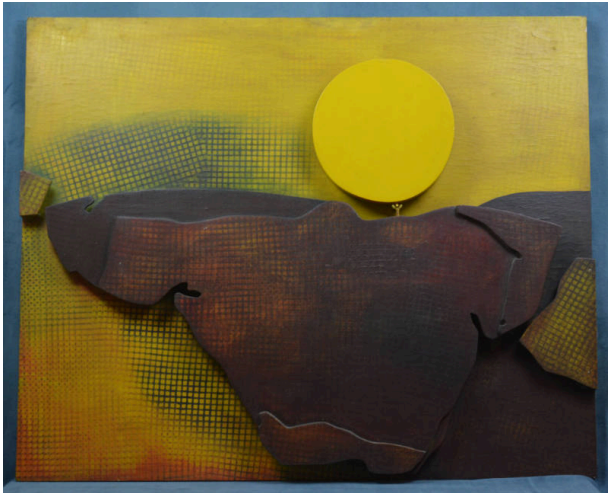

Basic Detail Report

Untitled

Date

1967

Medium

acrylic on wood

Description

Yellow background with dark patches of clusters of squares (looks like a metal grating was spray painted over background; this covers most of left side; two large, oddly-

shaped pieces of wood affixed to the piece, one atop the other; bottom one is dark brown; top one is lighter reddish-brown; top one is nearly covered with a similar square grating pattern, but in yellow and dark brown; dark brown piece is visible in lower right corner - this section also has the yellow grating; circular yellow "sun" affixed above dark brown piece of wood, roughly just to the right of the center of the piece ---- ---- ----

Dimensions

Overall: 39 x 48 x 6 in. (99.1 x 121.9 x 15.2 cm)