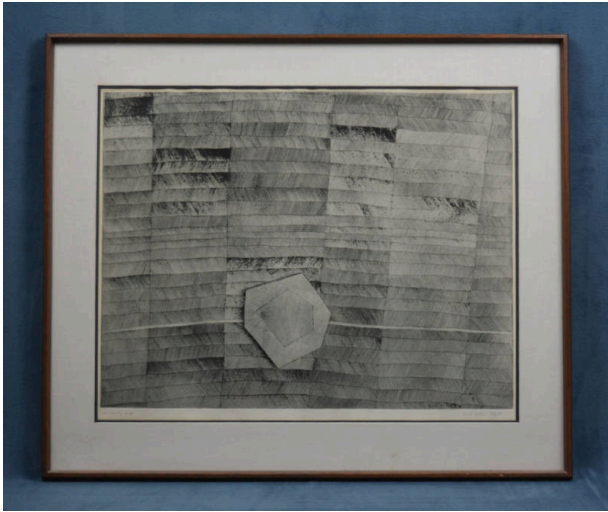

Basic Detail Report

Untitled

Date

1965

Medium

print on paper

Description

Series of narrow horizontal rectangles fill piece; hexagonal object just off center; signature in bottom right corner; something written in lower left; roughly 3" wide matting; thin band of black framing around piece; medium brown

frame -----

Dimensions

Overall: 25 x 22 1/2 in. (63.5 x 57.2 cm)