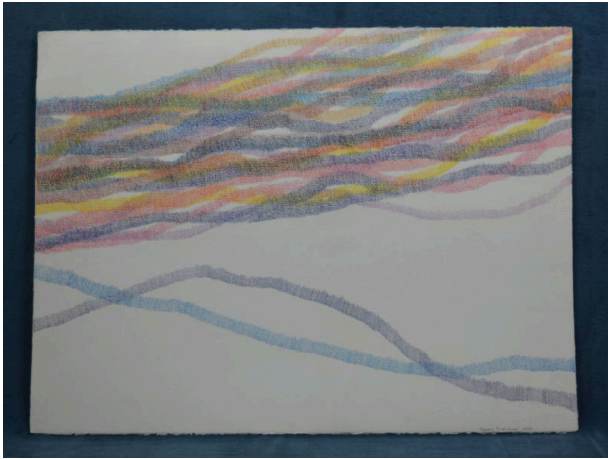

Basic Detail Report

Untitled

Date

1983

Medium

pastel on arches

Description

Series of wavy horizontal lines; bright purple, blue, yellow, orange, pink and green; concentration of lines across top; signature in bottom right corner; no matting or frame ----

Dimensions

Overall: 22 1/2 x 30 in. (57.2 x 76.2 cm)