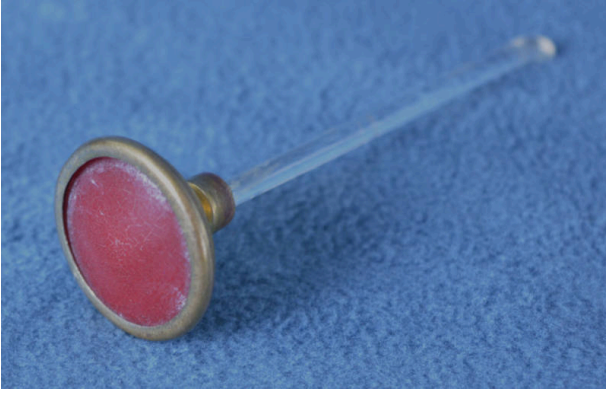

# Basic Detail Report

---

Other: 3.25 × 1 in. (8.3 × 2.5 cm)

## Stopper

### Medium

glass, metal

### Description

Gold-colored, metal stopper; circular; red insert; material difficult to determine; long, clear glass dauber at bottom