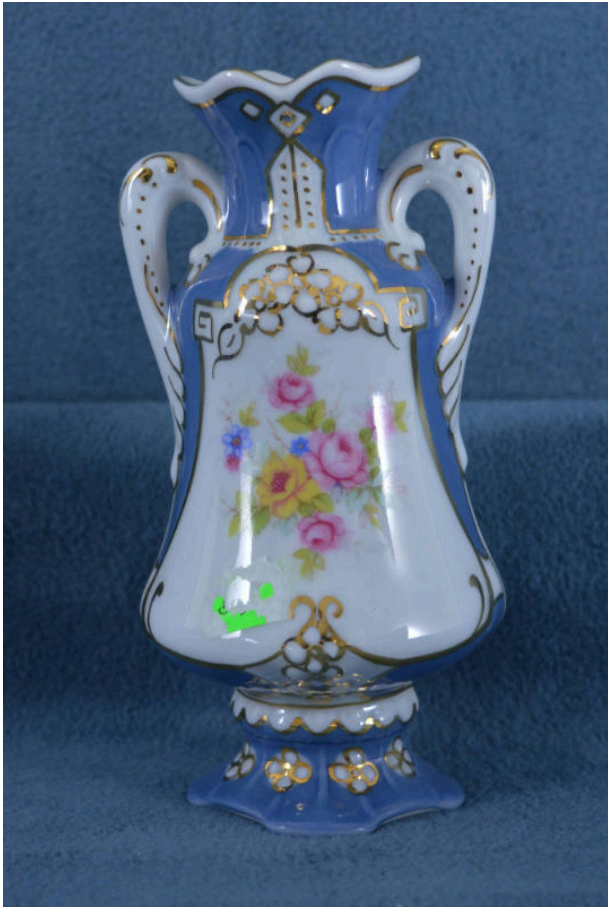

## Vase

### Medium

ceramic

### Description

White Royal Dux vase with blue and gold enamel accents; base is square and blue; vase body is bigger at bottom, tapering at top with a handle on each side; short neck that flares out to create floral-like rim; floral grouping painted on front and back sides in pink, blue, yellow, and green; triangle stamp on bottom reads Royal Dux Bohemia Czechoslovakia

### Dimensions

Other: 5.75 × 2.75 × 3 in. (14.6 × 7 × 7.6 cm)