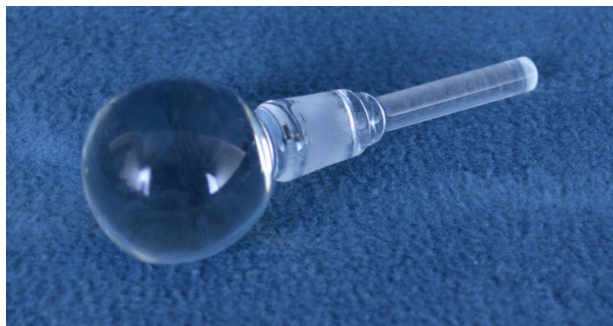

Basic Detail Report

Stopper

Medium
glass

Description

Clear glass stopper; spherical; frosted glass stopper on its bottom side; clear glass dauber beneath

Dimensions

Other: 2.75 × 1 in. (7 × 2.5 cm)