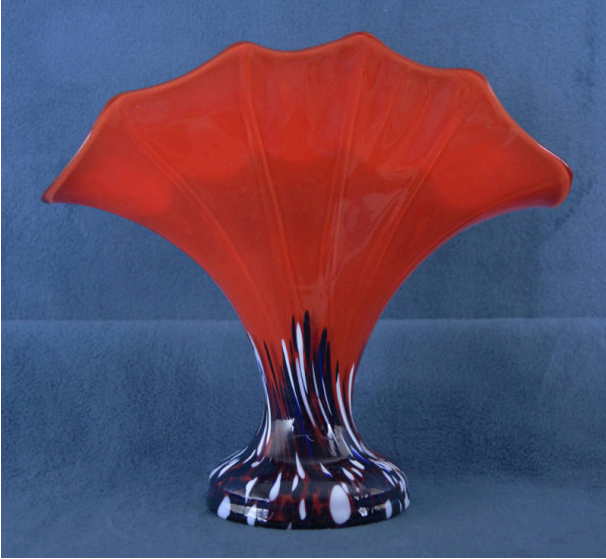

Basic Detail Report

Vase

Date

1950-1999

Medium

glass

Description

solid red vase with mottled base, including black, white, and dark purple; vessel is fan-shaped with scalloped edges; raised vertical line travels up from base to the point at each scallop

Dimensions

Other: 7.5 × 3.5 × 9 in. (19.1 × 8.9 × 22.9 cm)