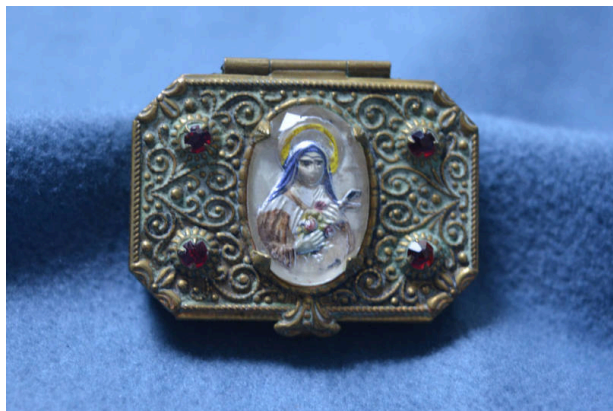

Basic Detail Report

Box

Medium

metal, glass

Description

small metal box with textured sides, bottom, and top; top is also painted a light green and has inset glass beads; four are red and in its corners; a larger oval bearing an image of the Virgin Mary lies in the center

Dimensions

Other: 1.25 × 1.75 × 0.5 in. (3.2 × 4.4 × 1.3 cm)