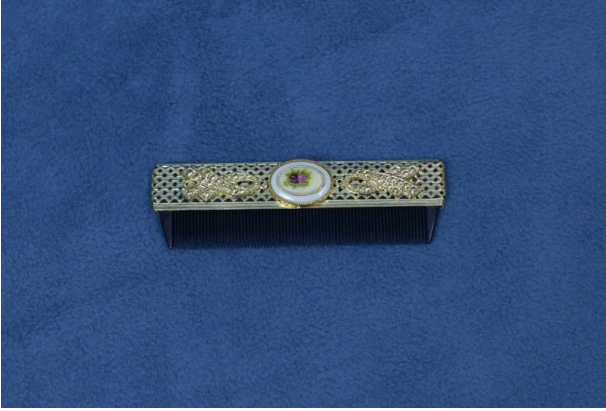

Basic Detail Report

Comb

Date

1990-2010

Medium

plastic, metal

Description

part of a dresser set; small comb that has a handle covered with intricate metalwork; small cream-colored,

oval-shaped bead affixed to front; painted with floral design in mauve and dark mauve-purple, surrounded with green leaves; teeth of comb are black

Dimensions

Other: 3.5 × 1 in. (8.9 × 2.5 cm)