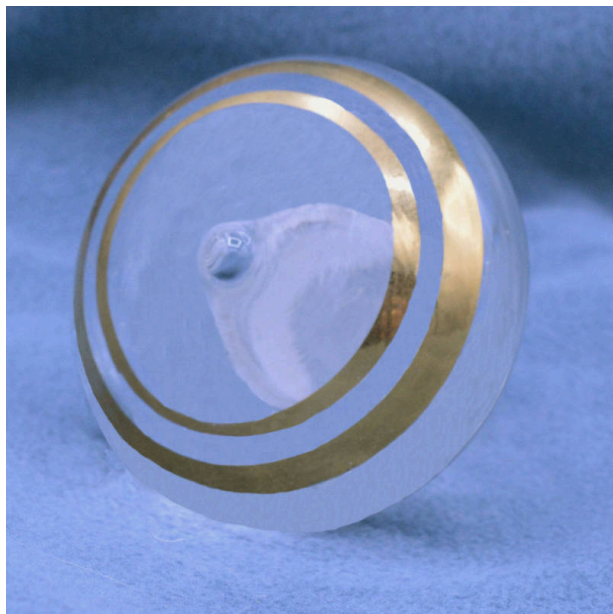

## Stopped

**Medium**

glass

### Description

clear glass stopper with frosted bottom; top resembles a mushroom; two rings of gold around top; small nubbin on very top

### Dimensions

Other: 3.25 × 8.75 in. (8.3 × 22.2 cm)