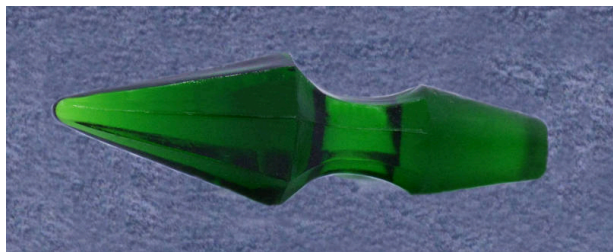

# Basic Detail Report

---

at one end and short neck at the other

## Dimensions

Other: 3 × 1 in. (7.6 × 2.5 cm)

## Stopper

Medium

glass

## Description

green stopper cut into a an elongated prism with a point