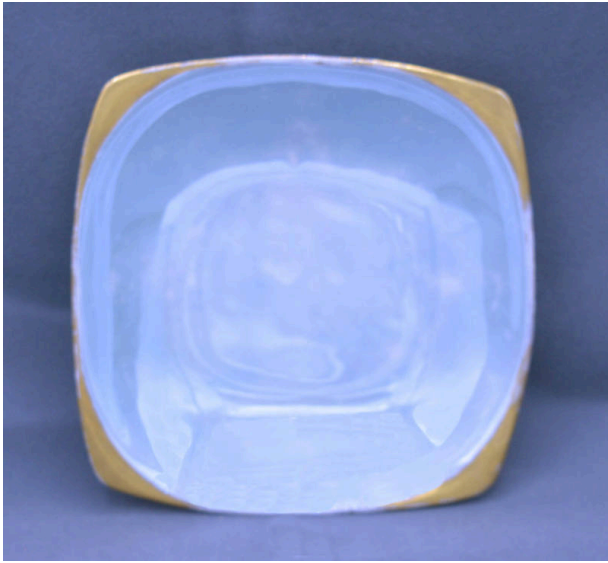

## Dish

### Medium

porcelain

### Description

blue lusterware dish; square shape; corners and edges between painted with gold enamel; green stamp on bottom reads, O.& E.G. Austria; 2001-937 and 937 written on bottom; Harriett E Johnson 1925 written on bottom

## Dimensions

Other: 1 × 4.25 × 4.25 in. (2.5 × 10.8 × 10.8 cm)